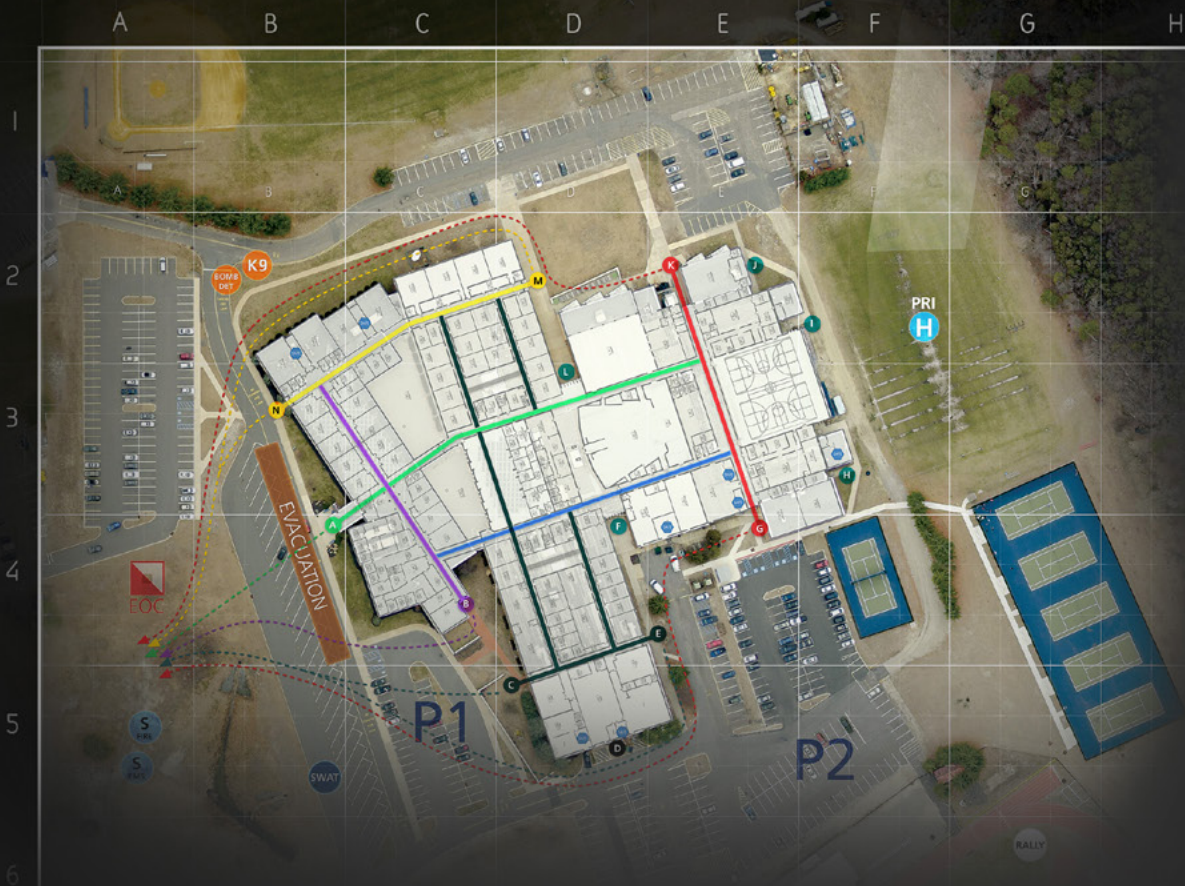

GXP[®] solutions for public safety

Providing full operational visibility to both incident command and first responders, the GXP Public Safety Solution bundle featuring GXP OpsView™ enables mission command to effectively coordinate and direct personnel in real-time through an event or crisis situation.

Combining innovative mobile applications with our cloud-based discovery, sharing, incident management, and imagery exploitation software, this solution bundle enables a common operating picture for all first responder personnel. Collaborative Response Graphics (CRGs), overlaid on top of up-to-date site maps featuring critical mission intelligence, ensure an expedited and effective tactical response to the threat at hand.

Desktop solutions

SOCET GXP®

An unrivaled geospatial exploitation software solution that uses imagery from satellite and aerial sources to identify, extract, and analyze ground features, allowing for rapid product creation.

Mobile solutions

GXP OnScene

Providing a common operating picture to both incident command and first responders, GXP OnScene uses CRGs to display operational plans and real-time location of field personnel on both mobile devices and desktops via device GPS, allowing mission command to coordinate and direct personnel through an event or crisis.