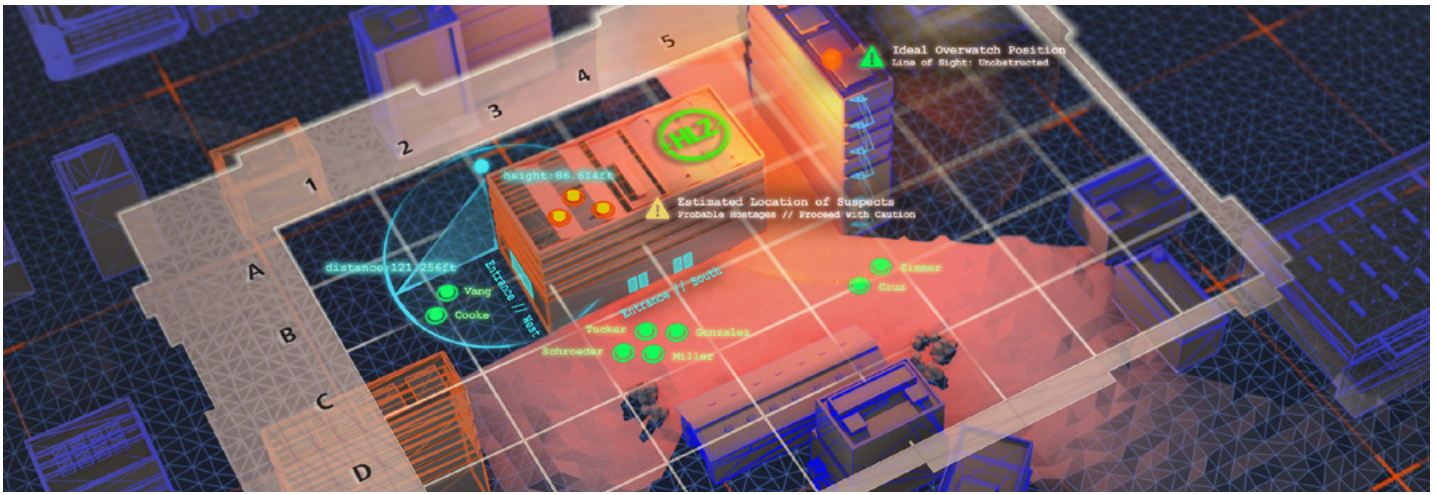

Server solutions

GXP Xplorer®

A revolutionary data management solution that enables rapid location, retrieval, and sharing of geospatial data files across disparate data systems – paving the way for advanced geospatial exploitation.

GXP OpsView

A web-based command and control solution that enables planning, tactical response, and after-action coordination of a mission, event, or crisis - paving the way for faster, safer incident resolution.

Desktop solutions

SOCET GXP®

An unrivaled geospatial exploitation software solution that uses imagery from satellite and aerial sources to identify, extract, and analyze ground features, allowing for rapid product creation.

Mobile solutions

GXP OnScene

Providing a common operating picture to both incident command and first responders, GXP OnScene uses CRGs to display operational plans and real-time location of field personnel on both mobile devices and desktops via device GPS, allowing mission command to coordinate and direct personnel through an event or crisis.

Americas

Tel 800 316 9643

gxpsales@baesystems.com

Asia

Tel +603 2191 3000

gxpsales.asia@baesystems.com

Australia and New Zealand

Tel +61 2 6160 4000

gxpsales.apac@baesystems.com

Europe, Middle East, and Africa

Tel +44 1223 370 022

gxpsales.emea@baesystems.com