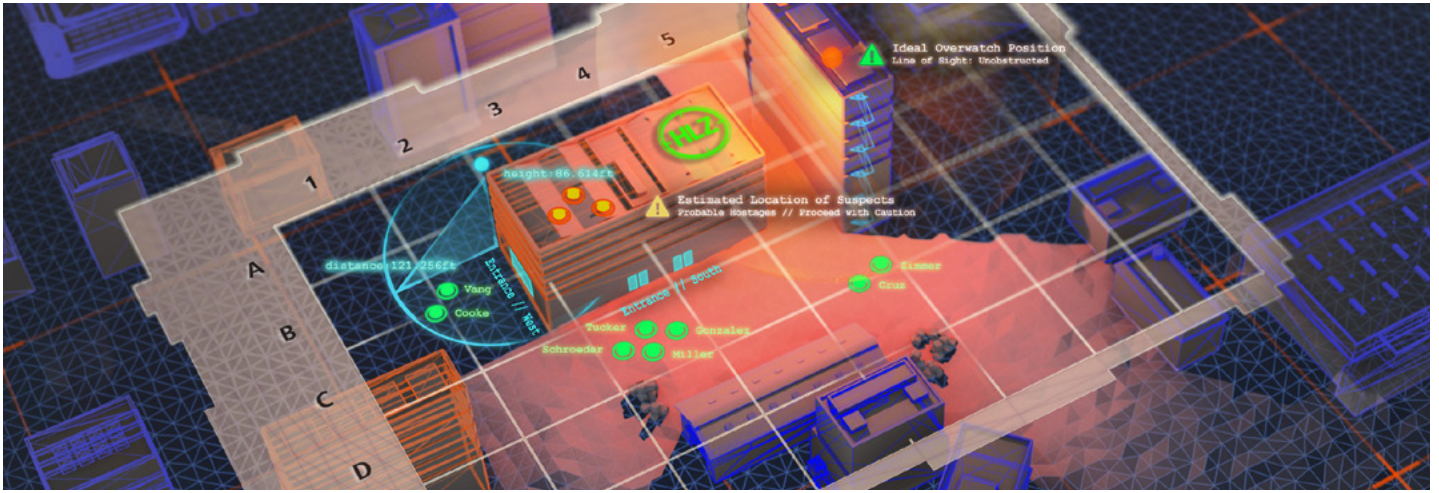

Server solutions

GXP Xplorer®

A revolutionary data management solution that enables rapid location, retrieval, and sharing of geospatial data files across disparate data systems – paving the way for advanced geospatial exploitation.

GXP OpsView

A web-based command and control solution that enables planning, tactical response, and after-action coordination of a mission, event, or crisis - paving the way for faster, safer incident resolution.

Desktop solutions

SOCET GXP®

An unrivaled geospatial exploitation software solution that uses imagery from satellite and aerial sources to identify, extract, and analyze ground features, allowing for rapid product creation.

Mobile solutions

GXP OnScene™

Providing a common operating picture to both incident command and first responders, GXP OnScene™ uses CRGs to display operational plans and real-time location of field personnel on both mobile devices and desktops via device GPS, allowing mission command to coordinate and direct personnel through an event or crisis.

Americas

Tel 800 316 9643

gxpsales@baesystems.com

Asia

Tel +603 2191 3000

gxpsales.asia@baesystems.com

Australia and New Zealand

Tel +61 2 6160 4000

gxpsales.apac@baesystems.com

Europe, Middle East, and Africa

Tel +44 1223 370 022

gxpsales.emea@baesystems.com